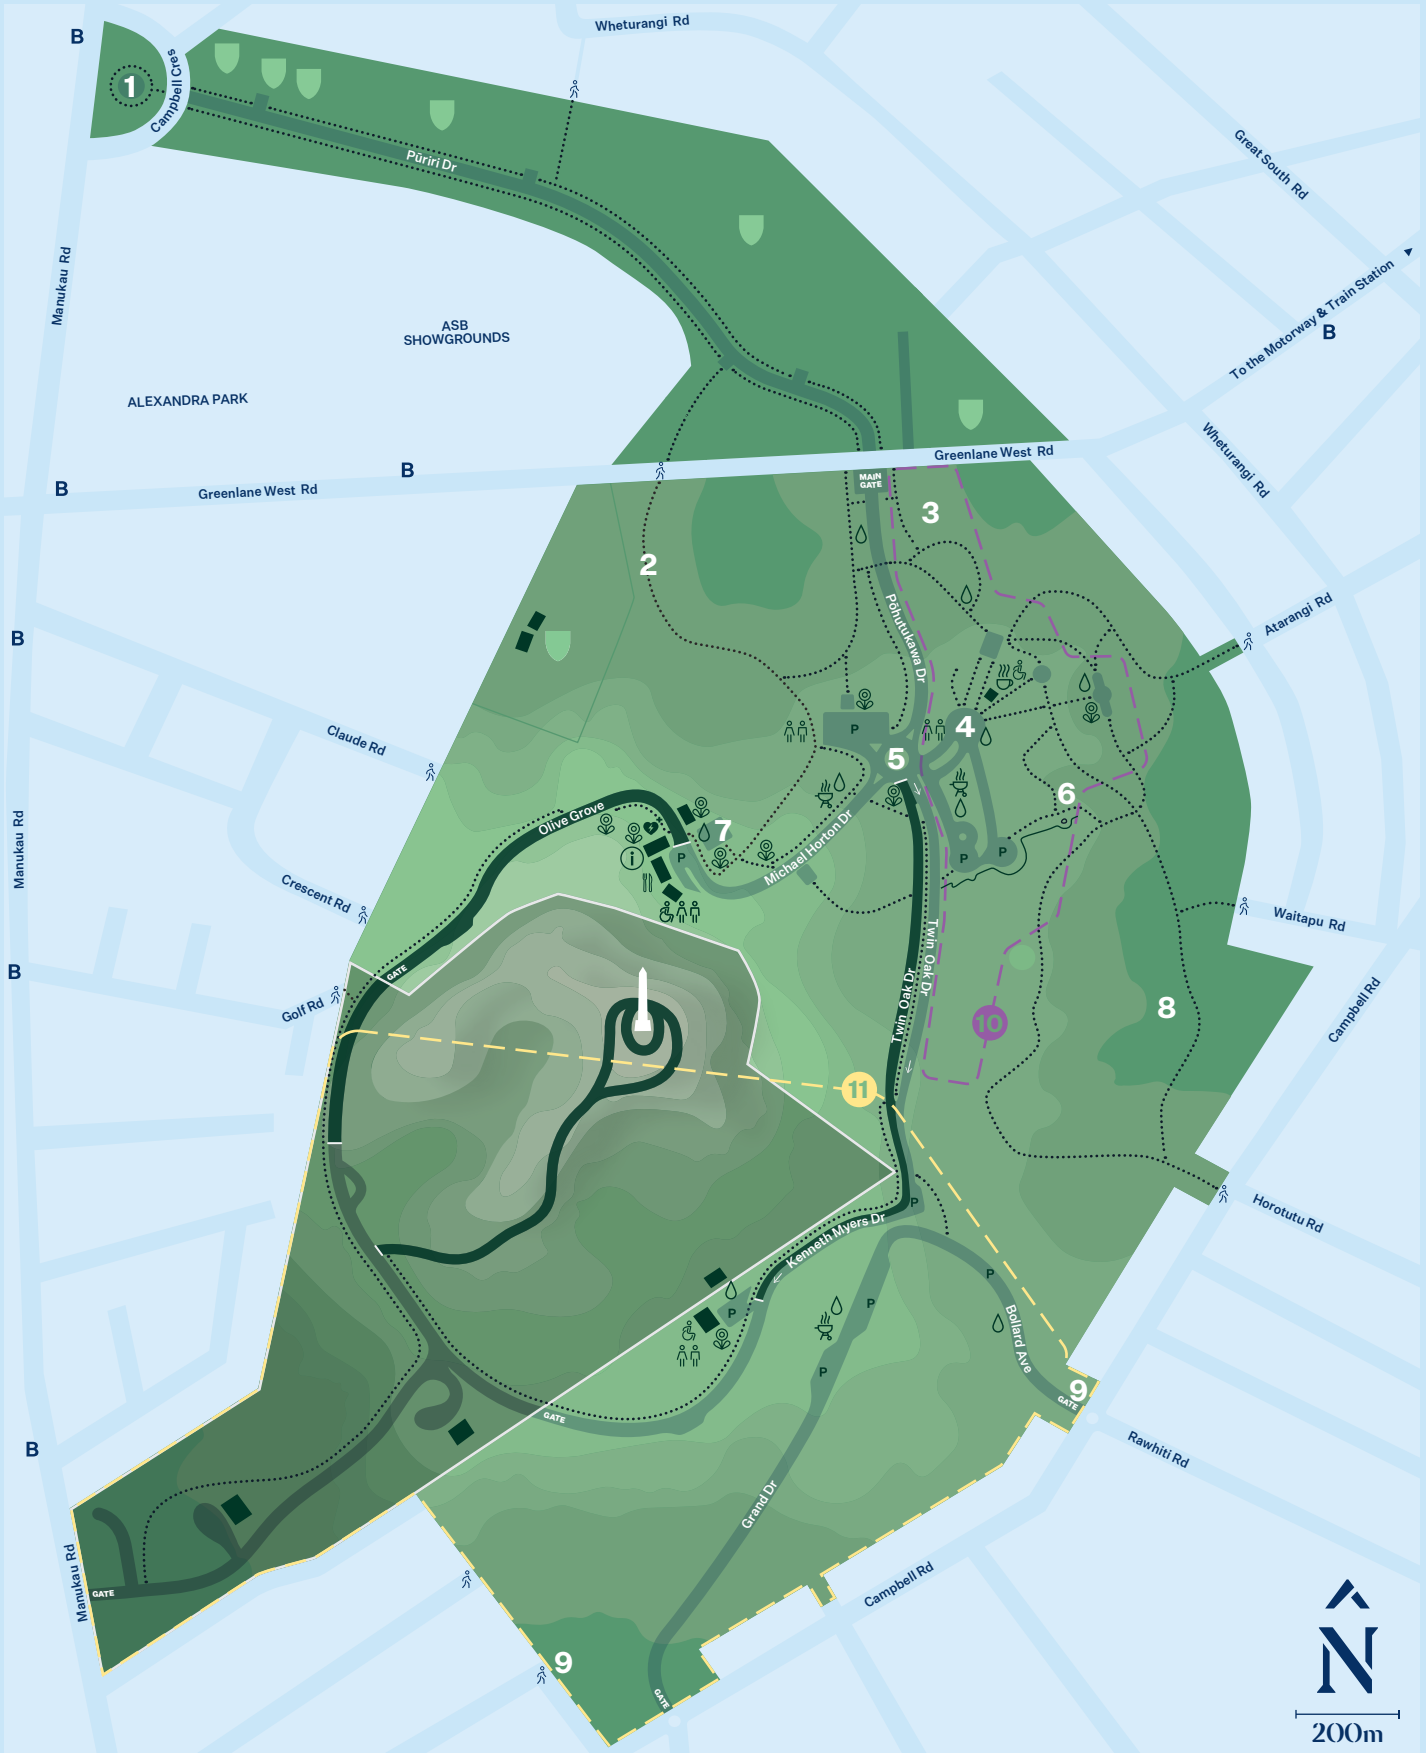

Cornwall Park
(The Cornwall Park Trust Board)

One Tree Hill Domain/Maungakiekie
(Auckland Council)

- Footpaths
- Park Roads
- All dogs on a lead
- No drones

cornwall park

- Sir John's Burial Site 'Obelisk'
- 1 Campbell Statue/Fountain
- 2 Grand Avenue
- 3 Stone Wall
- 4 US Army Flagpole
- 5 Sunken Garden
- 6 Rongo Stone
- 7 Memorial Steps

- 8 Volcanic Rock
- 9 Turnstiles
- 10 Hospital Site
- 11 Golf Site

- Discovery Hub 'Huia Lodge'
- Bistro/Creamery
- Park Cafe
- Defibrillator
- Gardens
- Public Toilets
- Disabled Access
- Pedestrian Access

- Drinking Fountains
- BBQ Areas
- P Parking
- B Bus Stop
- Sports Clubs