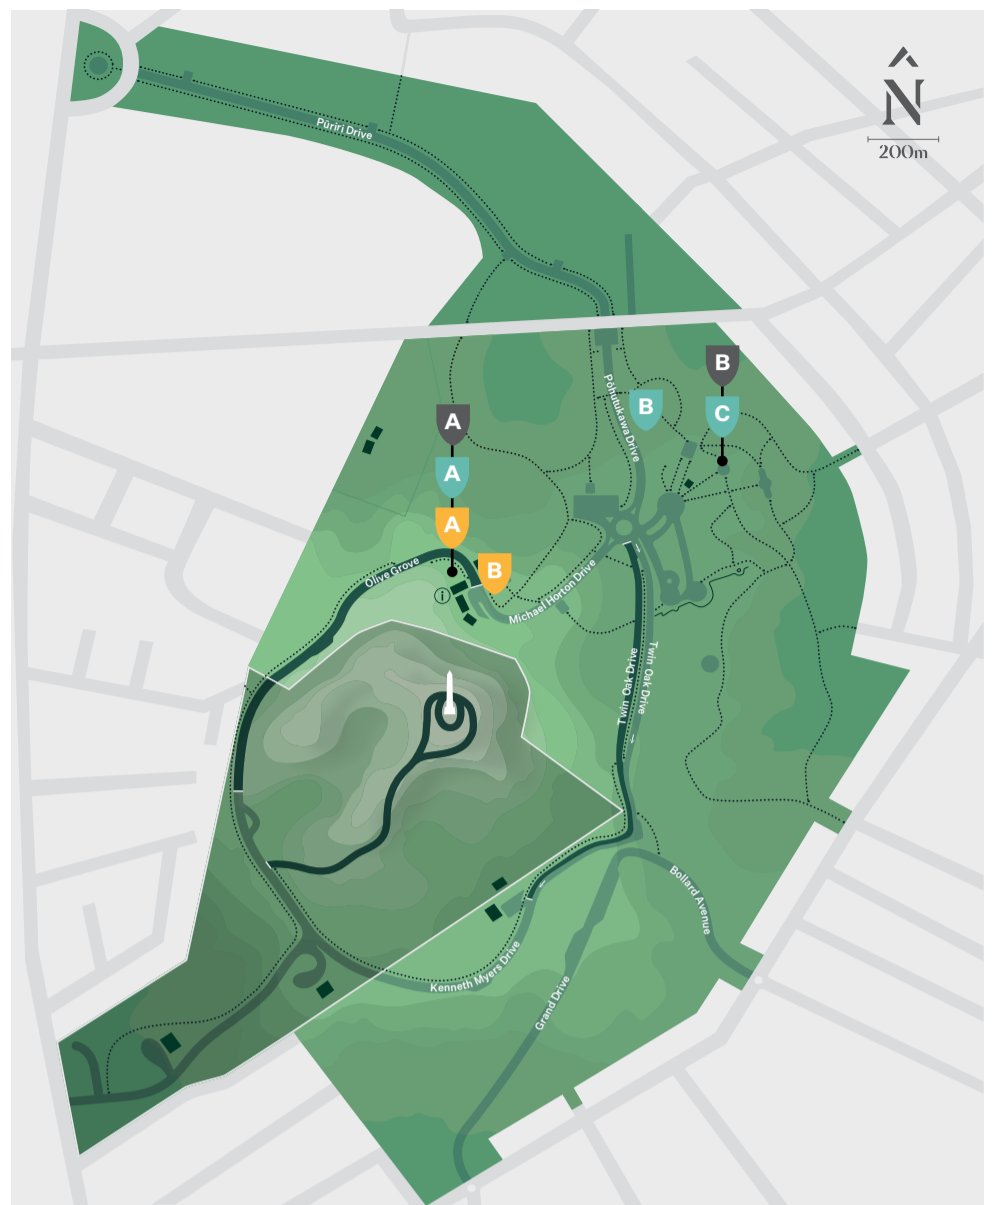

cornwall park

December
to February
2022/2023

events

Event locations
Icons correspond with event locations, for more information please visit cornwallpark.co.nz/whats-on

Pedestrian/cyclist only area

Greenlane Gate opening times
7am to 9pm — summer
7am to 7pm/8pm — spring/autumn
7am to 6pm — winter

Local photographer Estefania López spent time in the park during 2021, capturing unique photographs of the park from above. The images capture seasonal changes in our trees and plants, livestock movement and the shapes and patterns of the land - both natural and man-made.

Sunday 4th December
1 pm - 3 pm

Holiday Tree Trail

B Event location
Starts at the pōhutukawa opposite the Bistro

Follow our new self-lead Holiday Tree Trail this December to learn about a range of trees and different festive traditions from around the world. It is a busy time of year, so why not take time, slow down and admire the trees?

Sunday 15th January - Tuesday 28th March
Every Sunday 9 am - 10 am
Every Tuesday 6 pm - 7 pm

Band Rotunda Takeover Swing Out Central

C **Event location**
Band Rotunda

Swing Out Central is back to teach you how to swing dance! To music from the 1920s to 1940s, they will show you how to move, with a partner, or by yourself.