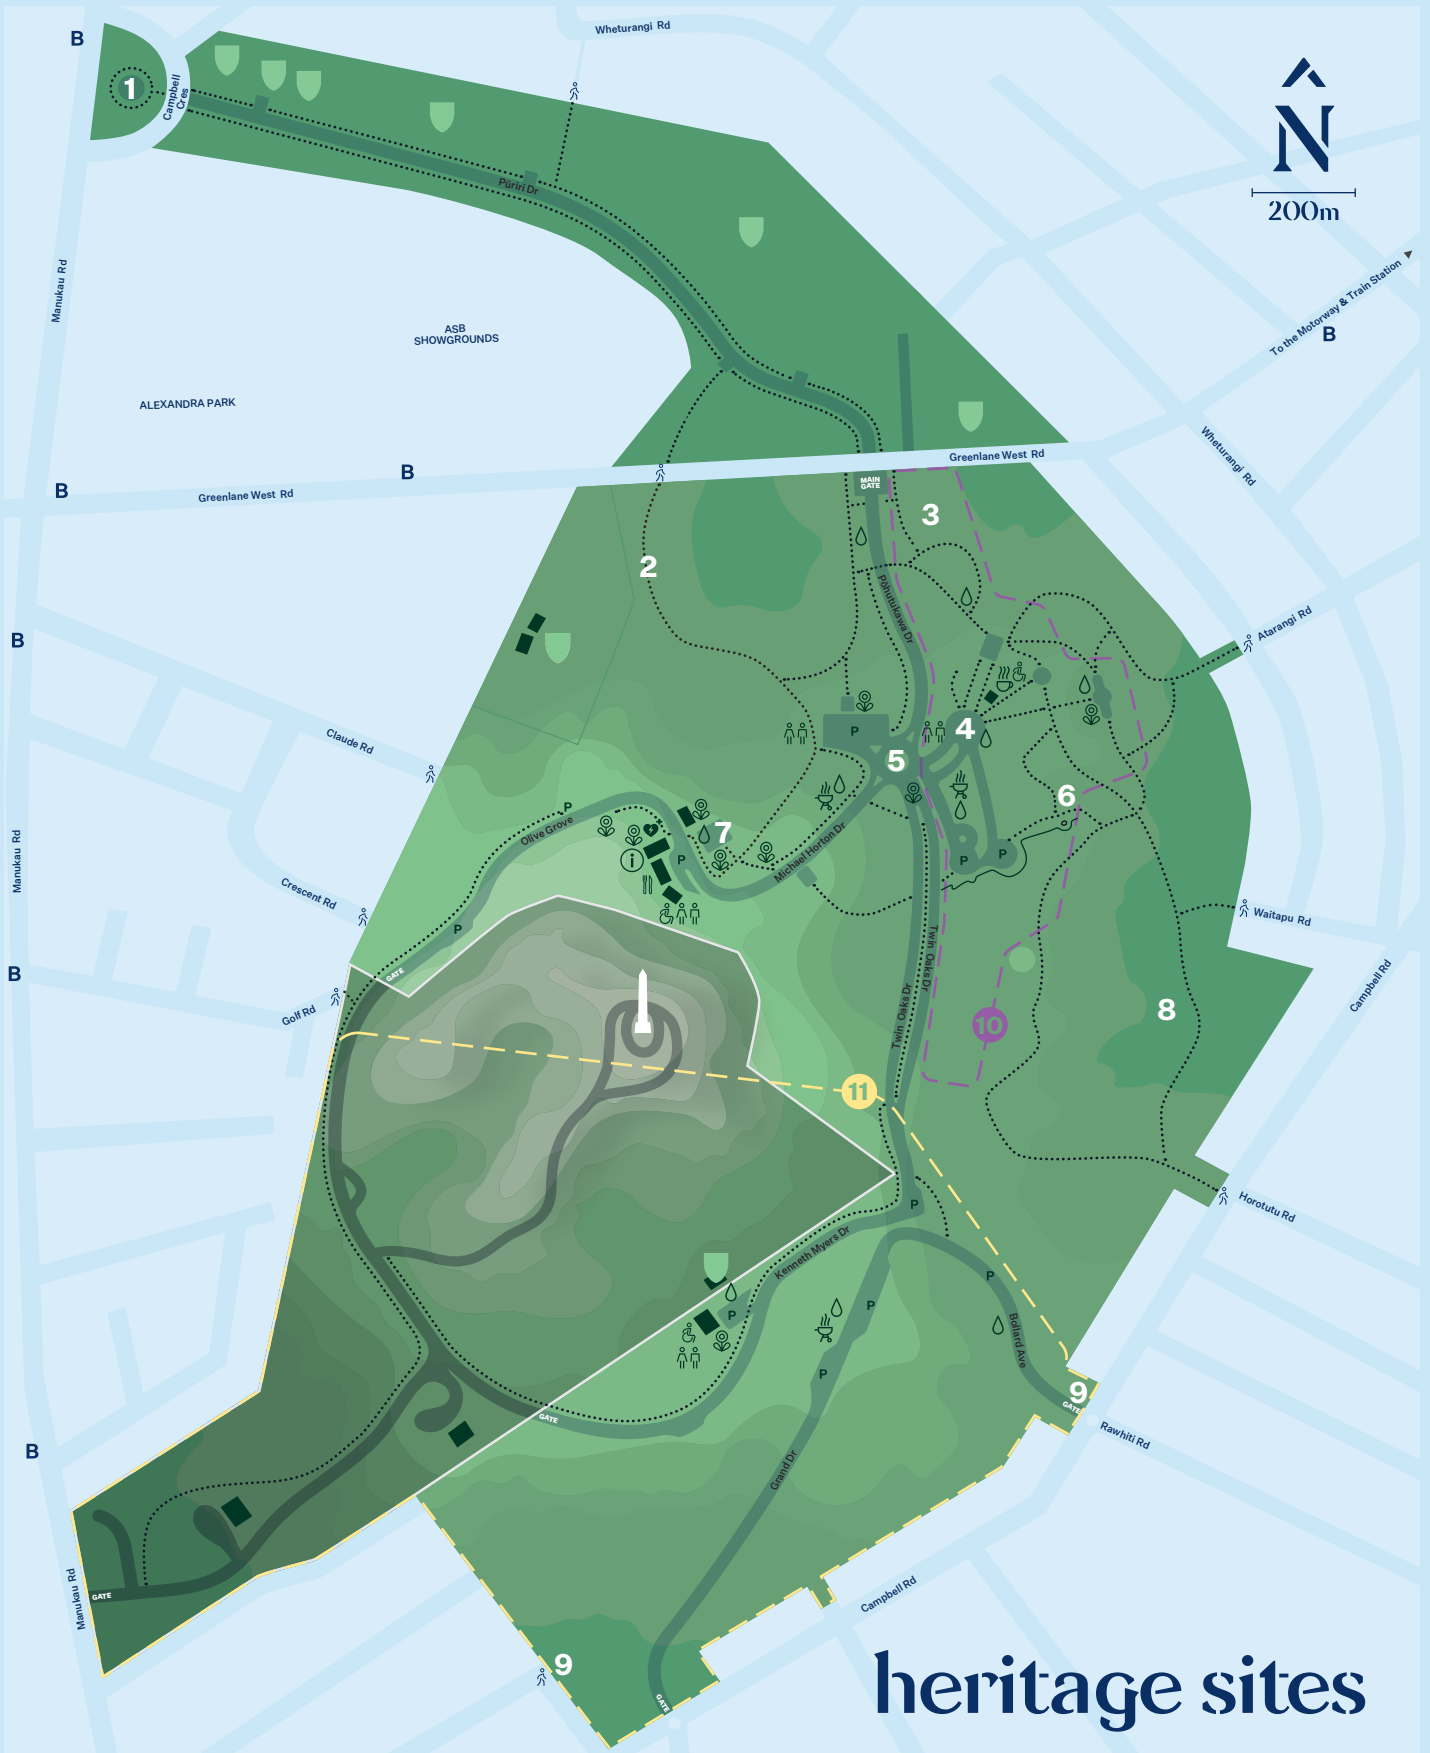

Cornwall Park
(The Cornwall Park Trust Board)

One Tree Hill Domain/Maungakiekie
(Auckland City Council)

..... Footpaths ■ Park Roads

All dogs on a lead

No drones

cornwall park

heritage sites

- Sir John's Burial Site 'Obelisk'
- 1 Campbell Statue/Fountain
- 2 Grand Avenue
- 3 Stone Wall
- 4 US Army Flagpole
- 5 Sunken Garden
- 6 Rongo Stone
- 7 Memorial Steps

- 8 Volcanic Rock
- 9 Turnstiles
- 10 Hospital Site
- 11 Golf Site

- Discovery Hub 'Huia Lodge'
- Bistro/Creamery
- Park Cafe
- Defibrillator
- Gardens
- Public Toilets
- Disabled Access
- Pedestrian Access

- Drinking Fountains
- BBQ Areas
- P Parking
- B Bus Stop
- Sports Clubs