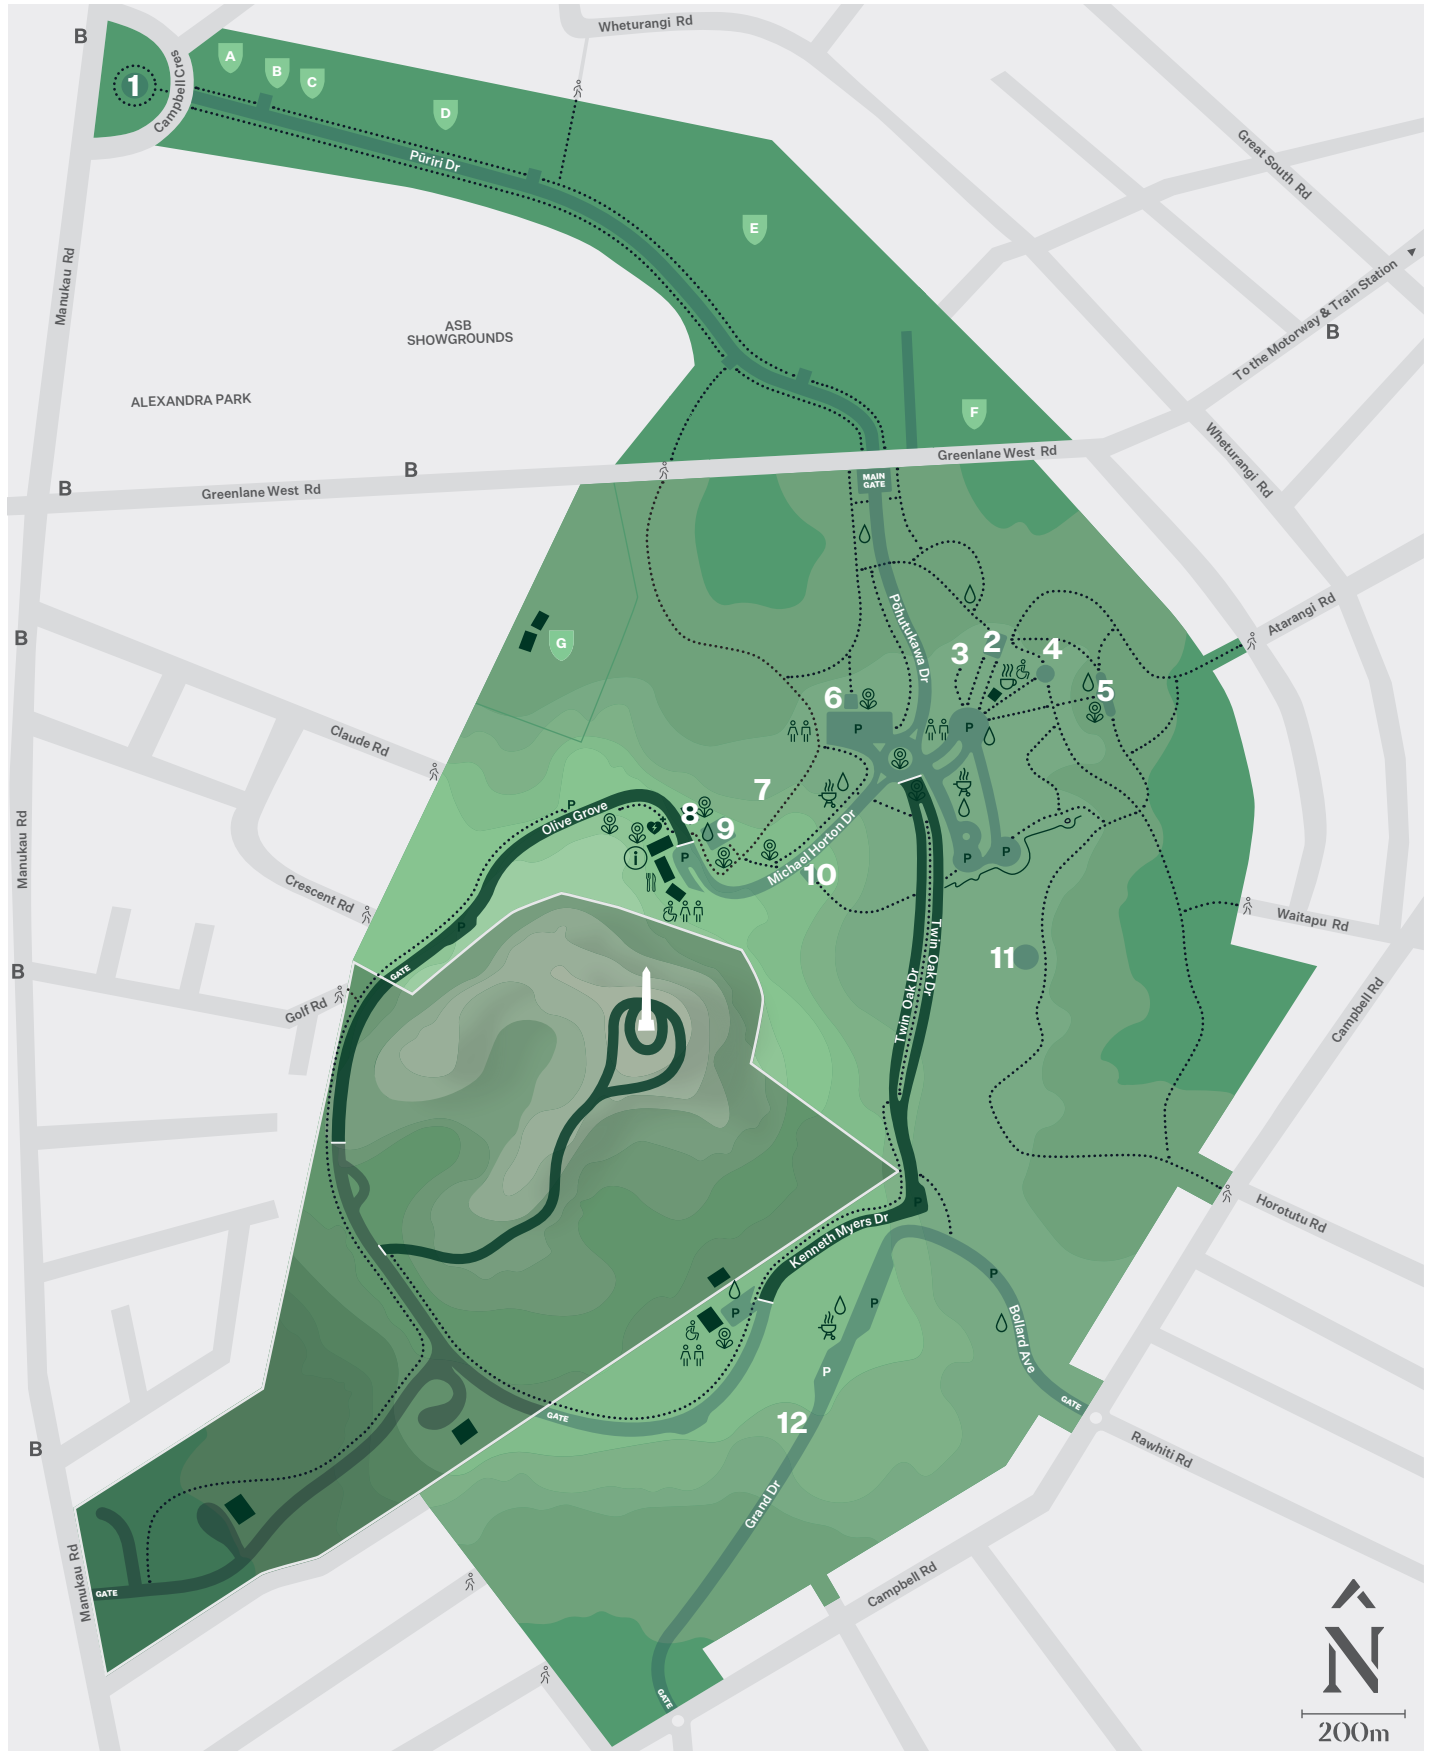

# cornwall park

**Cornwall Park**  
(The Cornwall Park Trust Board)

**One Tree Hill Domain/Maungakiekie**  
(Auckland Council)

- ..... Footpaths
- ..... Park roads
- ..... Pedestrian only area
- All dogs on a lead
- No drones

- 1 Campbell Statue/Fountain
- 2 Rangitoto Steps
- 3 Exercise Equipment
- 4 Band Rotunda
- 5 Belvedere & Pergola
- 6 Poplar Steps
- 7 Native Arboretum
- 8 Acacia Cottage

- 9 Memorial Steps
- 10 Kauri Steps
- 11 Folly
- 12 Grotto
- Sir John's Burial Site 'Obelisk'
- Discovery Hub 'Huia Lodge'
- Bistro/Creamery
- Park Cafe

- Gardens
- Public Toilets
- Disabled Access
- Pedestrian Access
- Drinking Fountains
- BBQ Areas
- P Parking
- B Bus Stop

- Defibrillator
- A Carlton Cornwall Bowls
- B Cornwall Park Sports Assn.
- C Auckland Joggers Club
- D Grammar Carlton Rugby Football Club
- E Auckland Rugby League
- F Campbell Park Tennis Club
- G Cornwall Districts Cricket & Sports Assn.