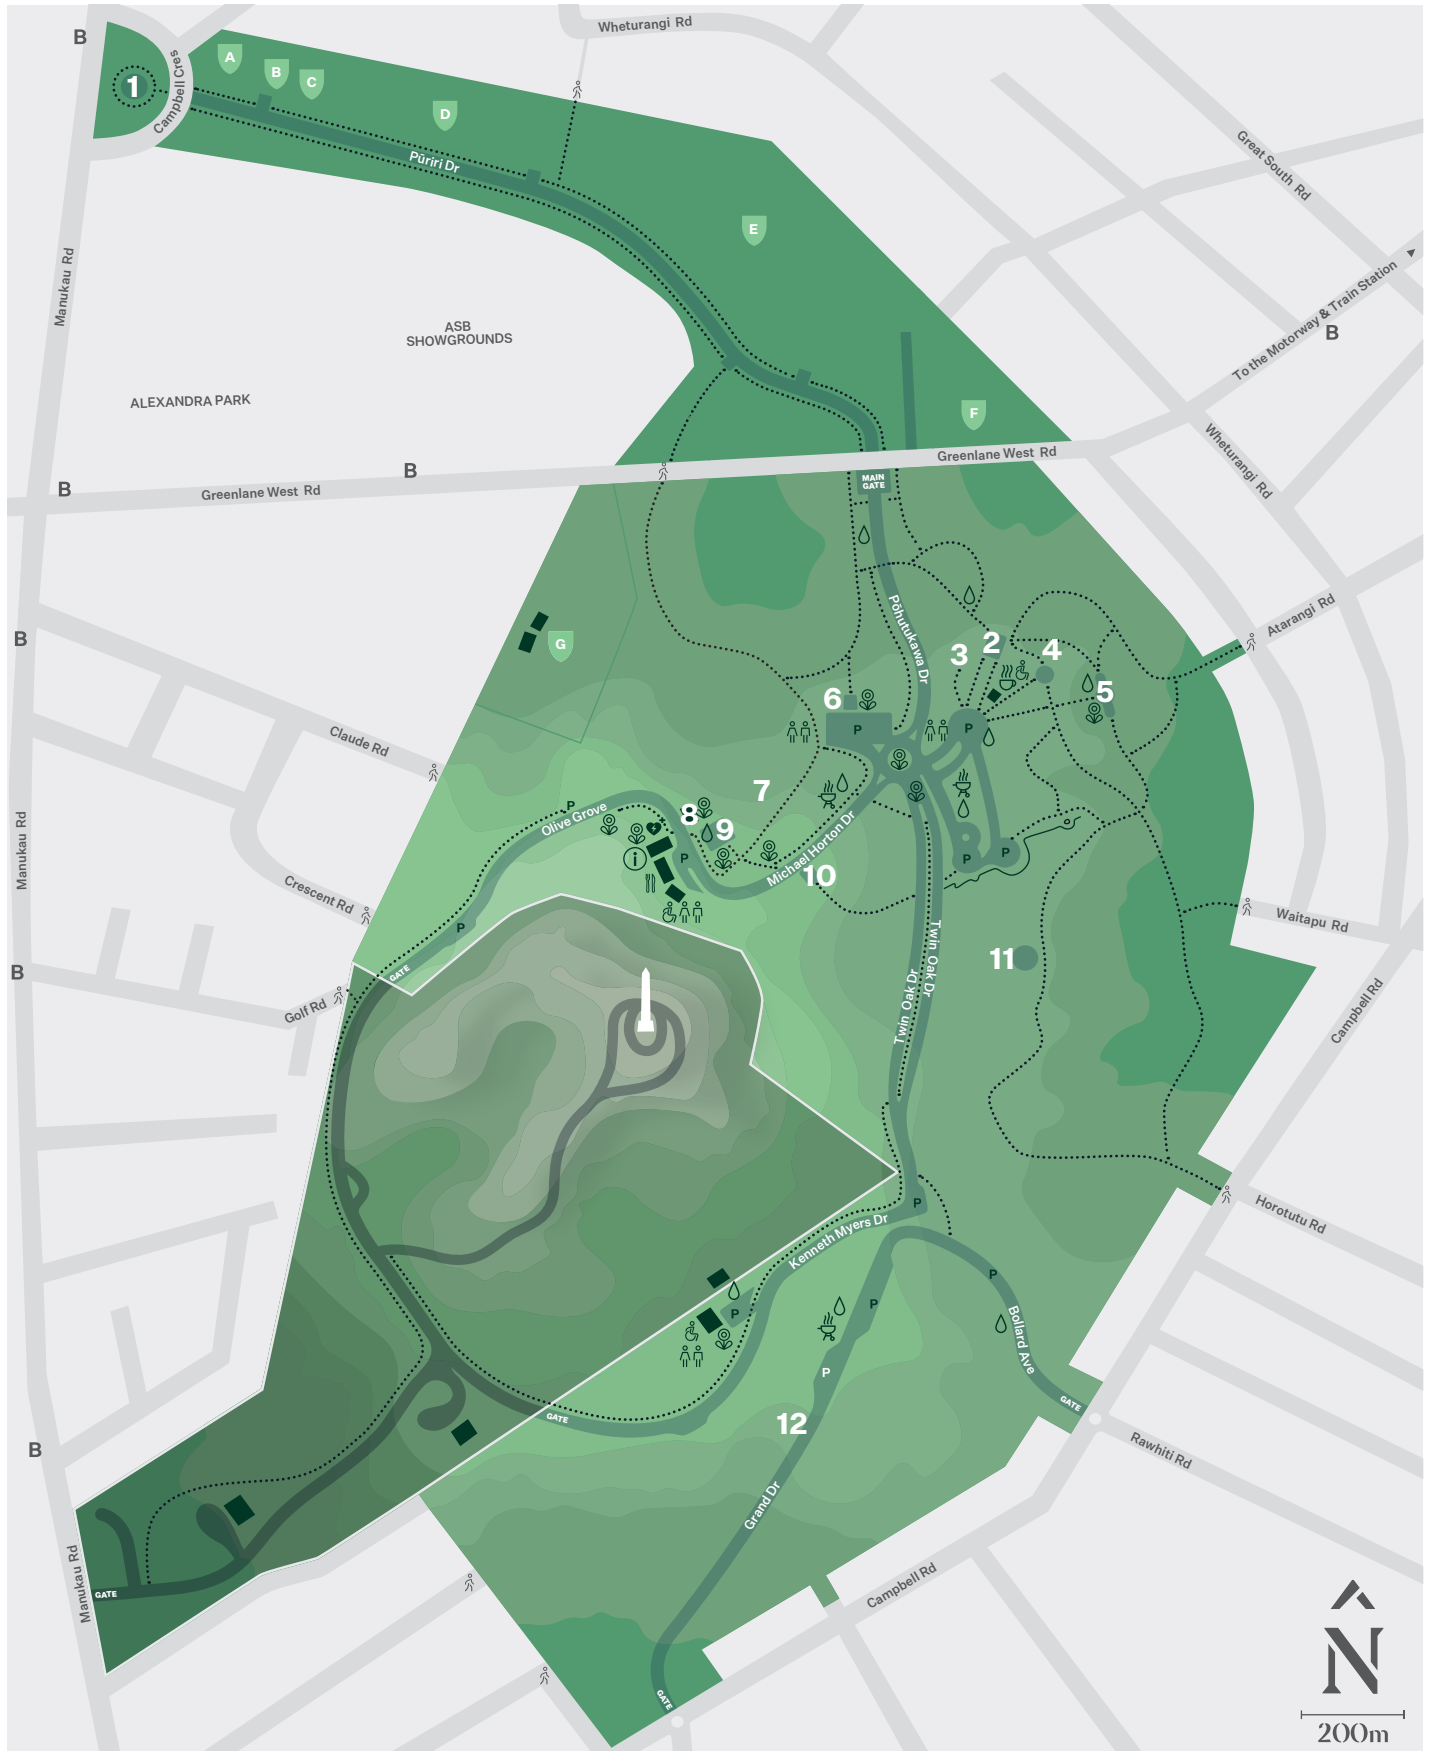

cornwall park

Cornwall Park
(The Cornwall Park Trust Board)

One Tree Hill Domain/Maungakiekie
(Auckland Council)

..... Footpaths ■ Park Roads

All dogs on a lead

No drones

- 1 Campbell Statue/Fountain
- 2 Rangitoto Steps
- 3 Exercise Equipment
- 4 Band Rotunda
- 5 Belvedere & Pergola
- 6 Poplar Steps
- 7 Native Arboretum
- 8 Acacia Cottage

- 9 Memorial Steps
- 10 Kauri Steps
- 11 Folly
- 12 Grotto
- Sir John's Burial Site 'Obelisk'
- Discovery Hub 'Huia Lodge'
- Bistro/Creamery
- Park Cafe

- Gardens
- Public Toilets
- Disabled Access
- Pedestrian Access
- Drinking Fountains
- BBQ Areas
- Parking
- Bus Stop