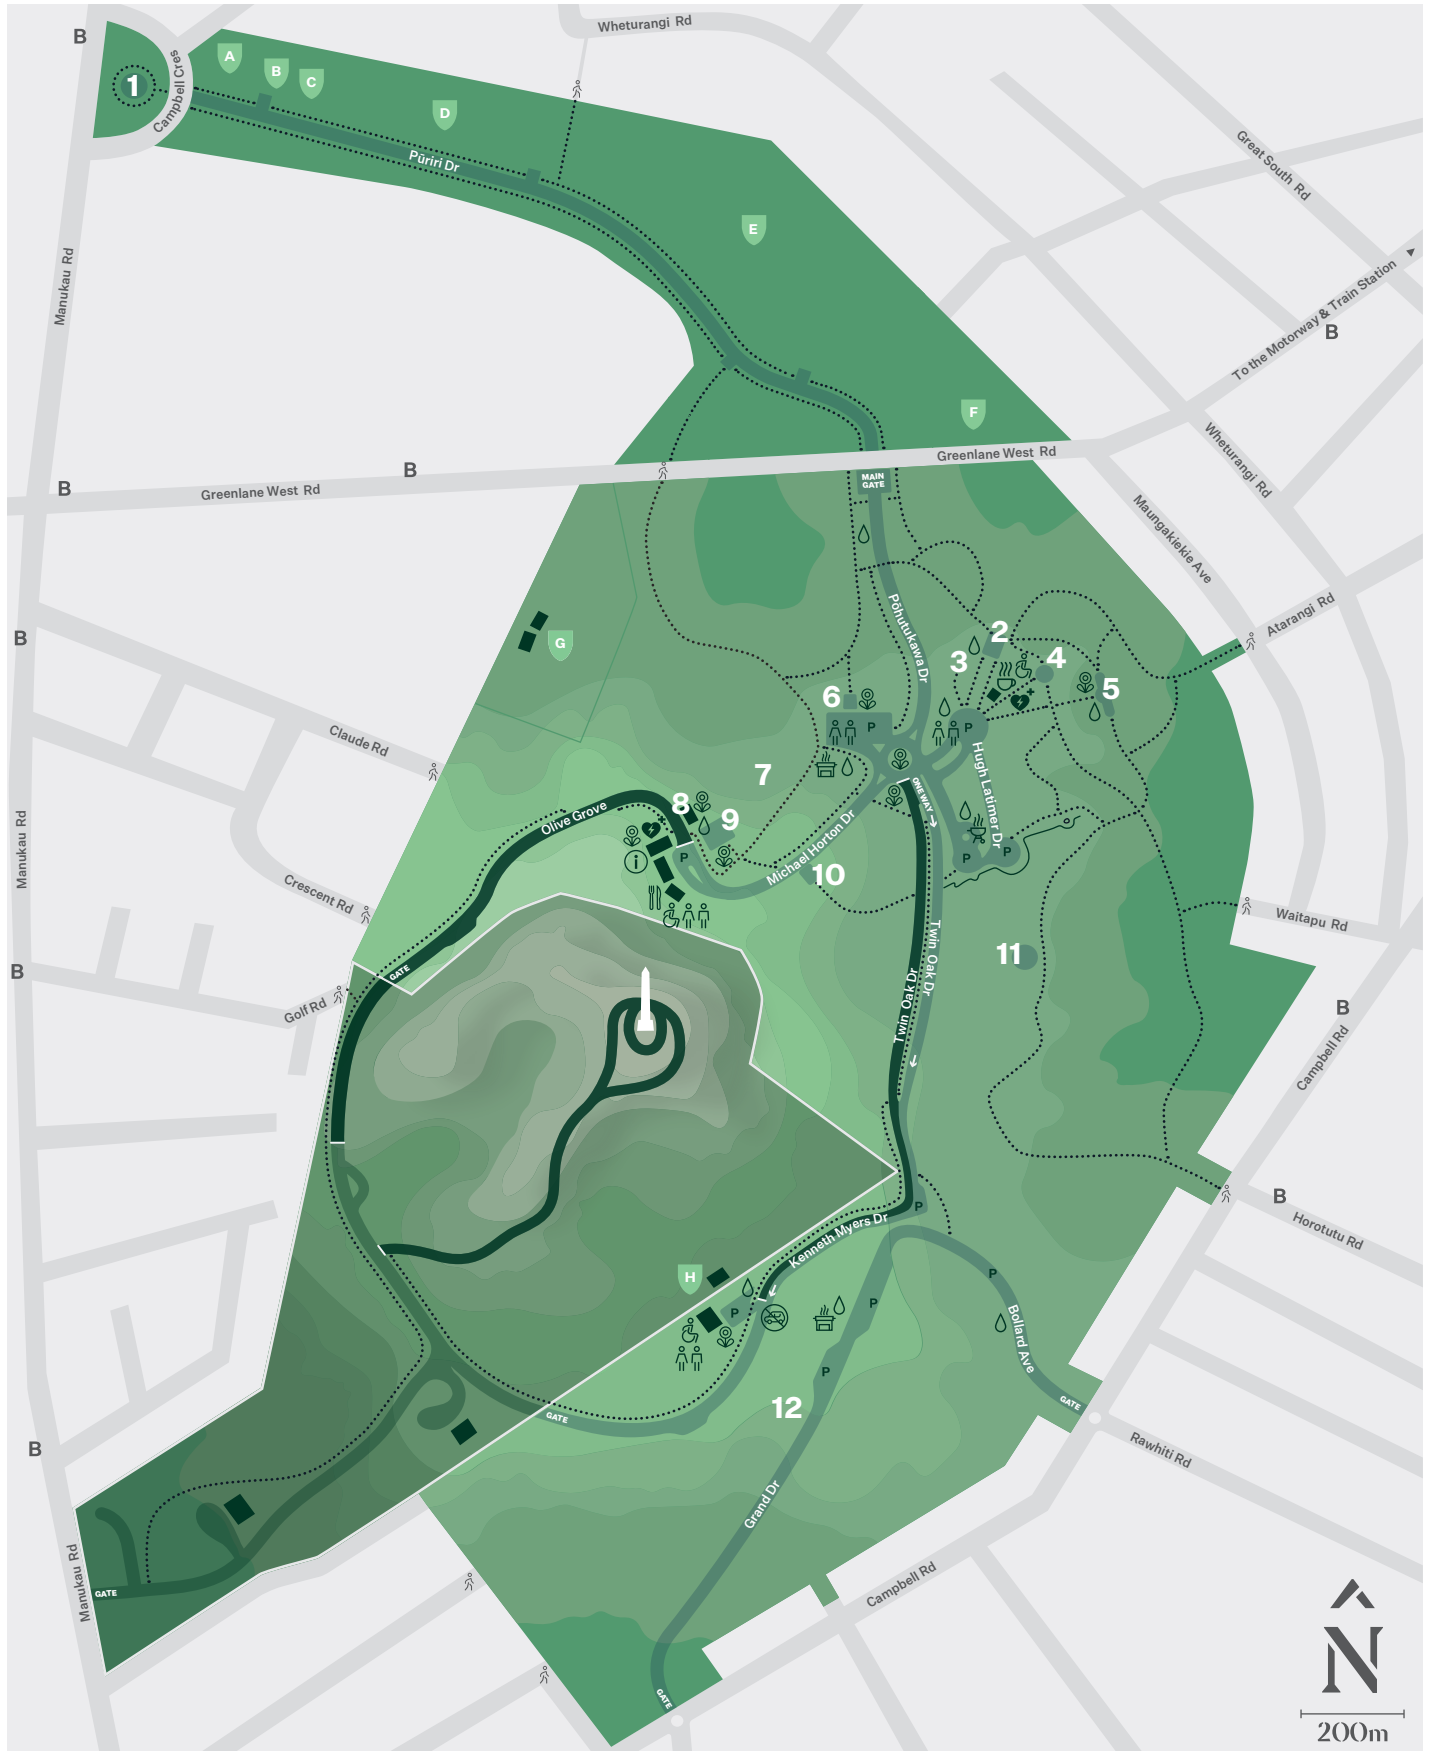

**Cornwall Park**  
(The Cornwall Park Trust Board)

**One Tree Hill Domain/Maungakiekie**  
(Auckland Council)

- ..... Footpaths
-  All dogs on a lead
-  Park Roads
-  No drones
-  Pedestrian only area

# cornwall park

- 1 Campbell Statue/Fountain
- 2 Rangitoto Steps
- 3 Exercise Equipment
- 4 Band Rotunda
- 5 Belvedere & Pergola
- 6 Poplar Steps
- 7 Native Arboretum
- 8 Acacia Cottage
- 9 Memorial Steps

- 10 Kauri Steps
- 11 Folly
- 12 Grotto
-  Sir John's Burial Site 'Obelisk'
-  Discovery Hub 'Huia Lodge'
-  Bistro/Creamery
-  Café
-  Gardens
-  No vehicle access to Greenlane

-  Drinking Fountains
-  Public Toilets
-  Disabled Access
-  Pedestrian Access
-  Gas BBQ
-  Wooden BBQ
-  BYO Coal BBQ Area
-  Parking
-  Bus Stop